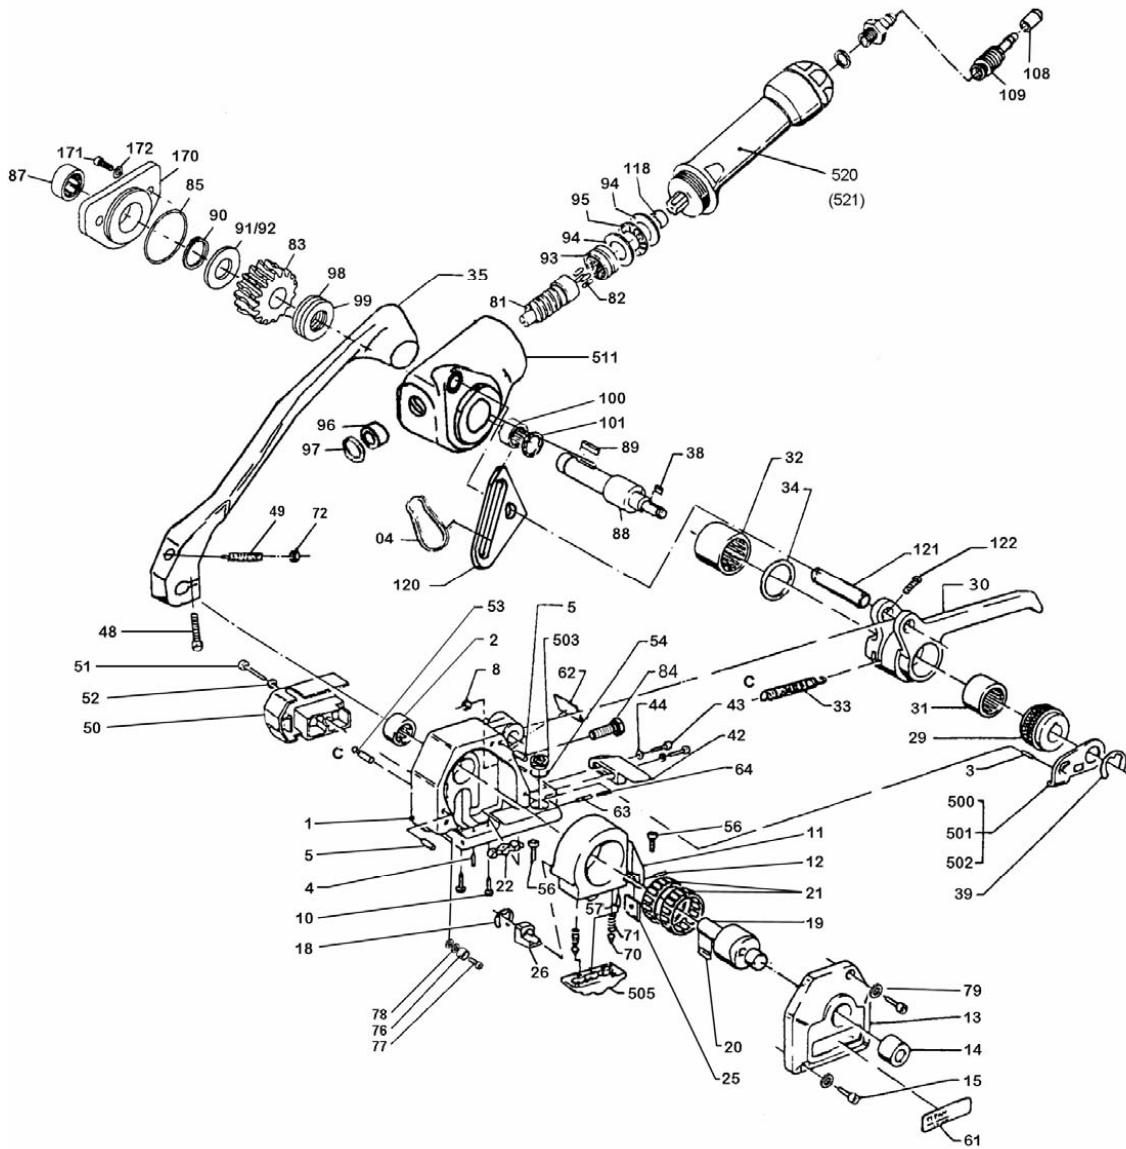

Titan HPE

Pos.	Description	Part #	Pos.	Description	Part #
4	~~Frame~~	4223100130	67	Type plate	3224101100
510	Frame Complete	4822314060	70	Ejector	3223102020
2	Needle Sleeve	1540016160	71	Pressure Spring	1620001170
3	Cylinder Pin	1112040120	72	Hex. Nut	1408060012
4	Cylinder Pin	1112040120	76	Strap Guide Front	4223101220
5	Cylinder Pin	1112060180	77	Cheese Head Screw	1001050174
8	Hex. Nut	1408060012	78	Washer	1302064010
10	Cheese Head Screw	1002030080	79	Locking Washer	1223017060
11	Upper Die Holder	4223100250	81	Worm Gear	3454100210
12	Tension Sleeve	1141030103	82	Cylinder Pin	1112040120
13	Cover	4223100320	83	Worm Wheel	3454100310
14	Needle Bushing	1530016160	84	Hex Screw	1013060210
15	Cheese Head Screw	1001060130	85	O-Ring Seal	1230451500
18	Locking Washer	1361100003	87	Needle	1531020120
19	Eccentric Shaft	4223100510	88	Transport Shaft	4224100300
20	Feather Key	1631055165	89	Feather Key	1631066247
21	Needle Ring	1592032132	90	Safety Ring	1241200006
22	Lower Jaw (Punch)	4223100600	91	Washer	1312028019
25	Notching Cutter	3223100900	92	Washer	1312028105
26	Ejector	4223101000	93	Needle Sleeve	1520026160
29	Tension Wheel	4223101300	94	Shaft Washer	1350020000
~~30~~	~~Rocker~~	~~4223101440~~	95	Needle Washer	1510020350
509	Rocker Complete	4822314050	96	Needle Bearing	1530012129
~~34~~	~~Needle Sleeve~~	~~1540022200~~	97	Safety Ring	1242180000
~~32~~	~~Sleeve Freewheel~~	~~1540330300~~	98	Washer	1392320350
33	Tension Spring	3223101800	99	Axial bearing	1510120350
34	Starting Disc	4223101600	100	Needle Bearing	1532020160
35	Cutting Lever (Sealing Handle)	4223101520	104	Carabiner	1990000496
38	Feather Key	4223104200	108	Cap	1740000110
39	Locking Washer	1361120005	109	Coupling Hose	9921110020
42	Rear Strap Guide	3223104100	110	Plug nipple, R 1/4" inside	9921230020
43	Cheese Head Screw	1001050110	118	Centering Sleeve	4226100900
44	Locking Washer	1223017050	120	Bracket	4224101200
48	Cheese Head Screw	1001060211	121	Pin	4224100510
49	Threaded Pin	1087060450	122	Threaded Pin	1087050082
50	Cover	3223103520	170	Gear Cover	4228100900
51	Cheese Head Screw	1001050310	171	Head Screw	1049060130
52	Locking Washer	1223017050	172	Locking Washer	1223017060
53	Grooved Pin	1125040160	500	Strap Guide - 13 mm (1/2")	4822315011
54	O-ring	1230130027	501	Strap Guide - 16 mm (5/8")	4822315012
56	Cheese Head Screw	1003040110	502	Strap Guide - 19 mm (3/4")	4822315013
61	Company Name Plate	3223103800	503	Gripper Plate	4822315090
62	CE-Sign with date of constr.	1950000120	505	Upper Jaw (Die)	4822315070
63	Threaded Pin	1112030200	511	Gear Housing	4822815040
64	Threaded Pin	1085040040	520	Motor - HPE	9163000220

TITAN Strapping Systems
306 West Plaza Drive, Suite B15 • Mooresville, NC 28117
Phone: (704) 663-2490 • Fax: (704) 663-2489
[Email: rep@titanstrapping.com](mailto:rep@titanstrapping.com)

TITAN Strapping Systems,
306 West Plaza Drive, Suite B15 • Mooresville, NC 28117
Phone: (704) 663-2490 • Fax: (704) 663-2489
[Email: rep@titanstrapping.com](mailto:rep@titanstrapping.com)